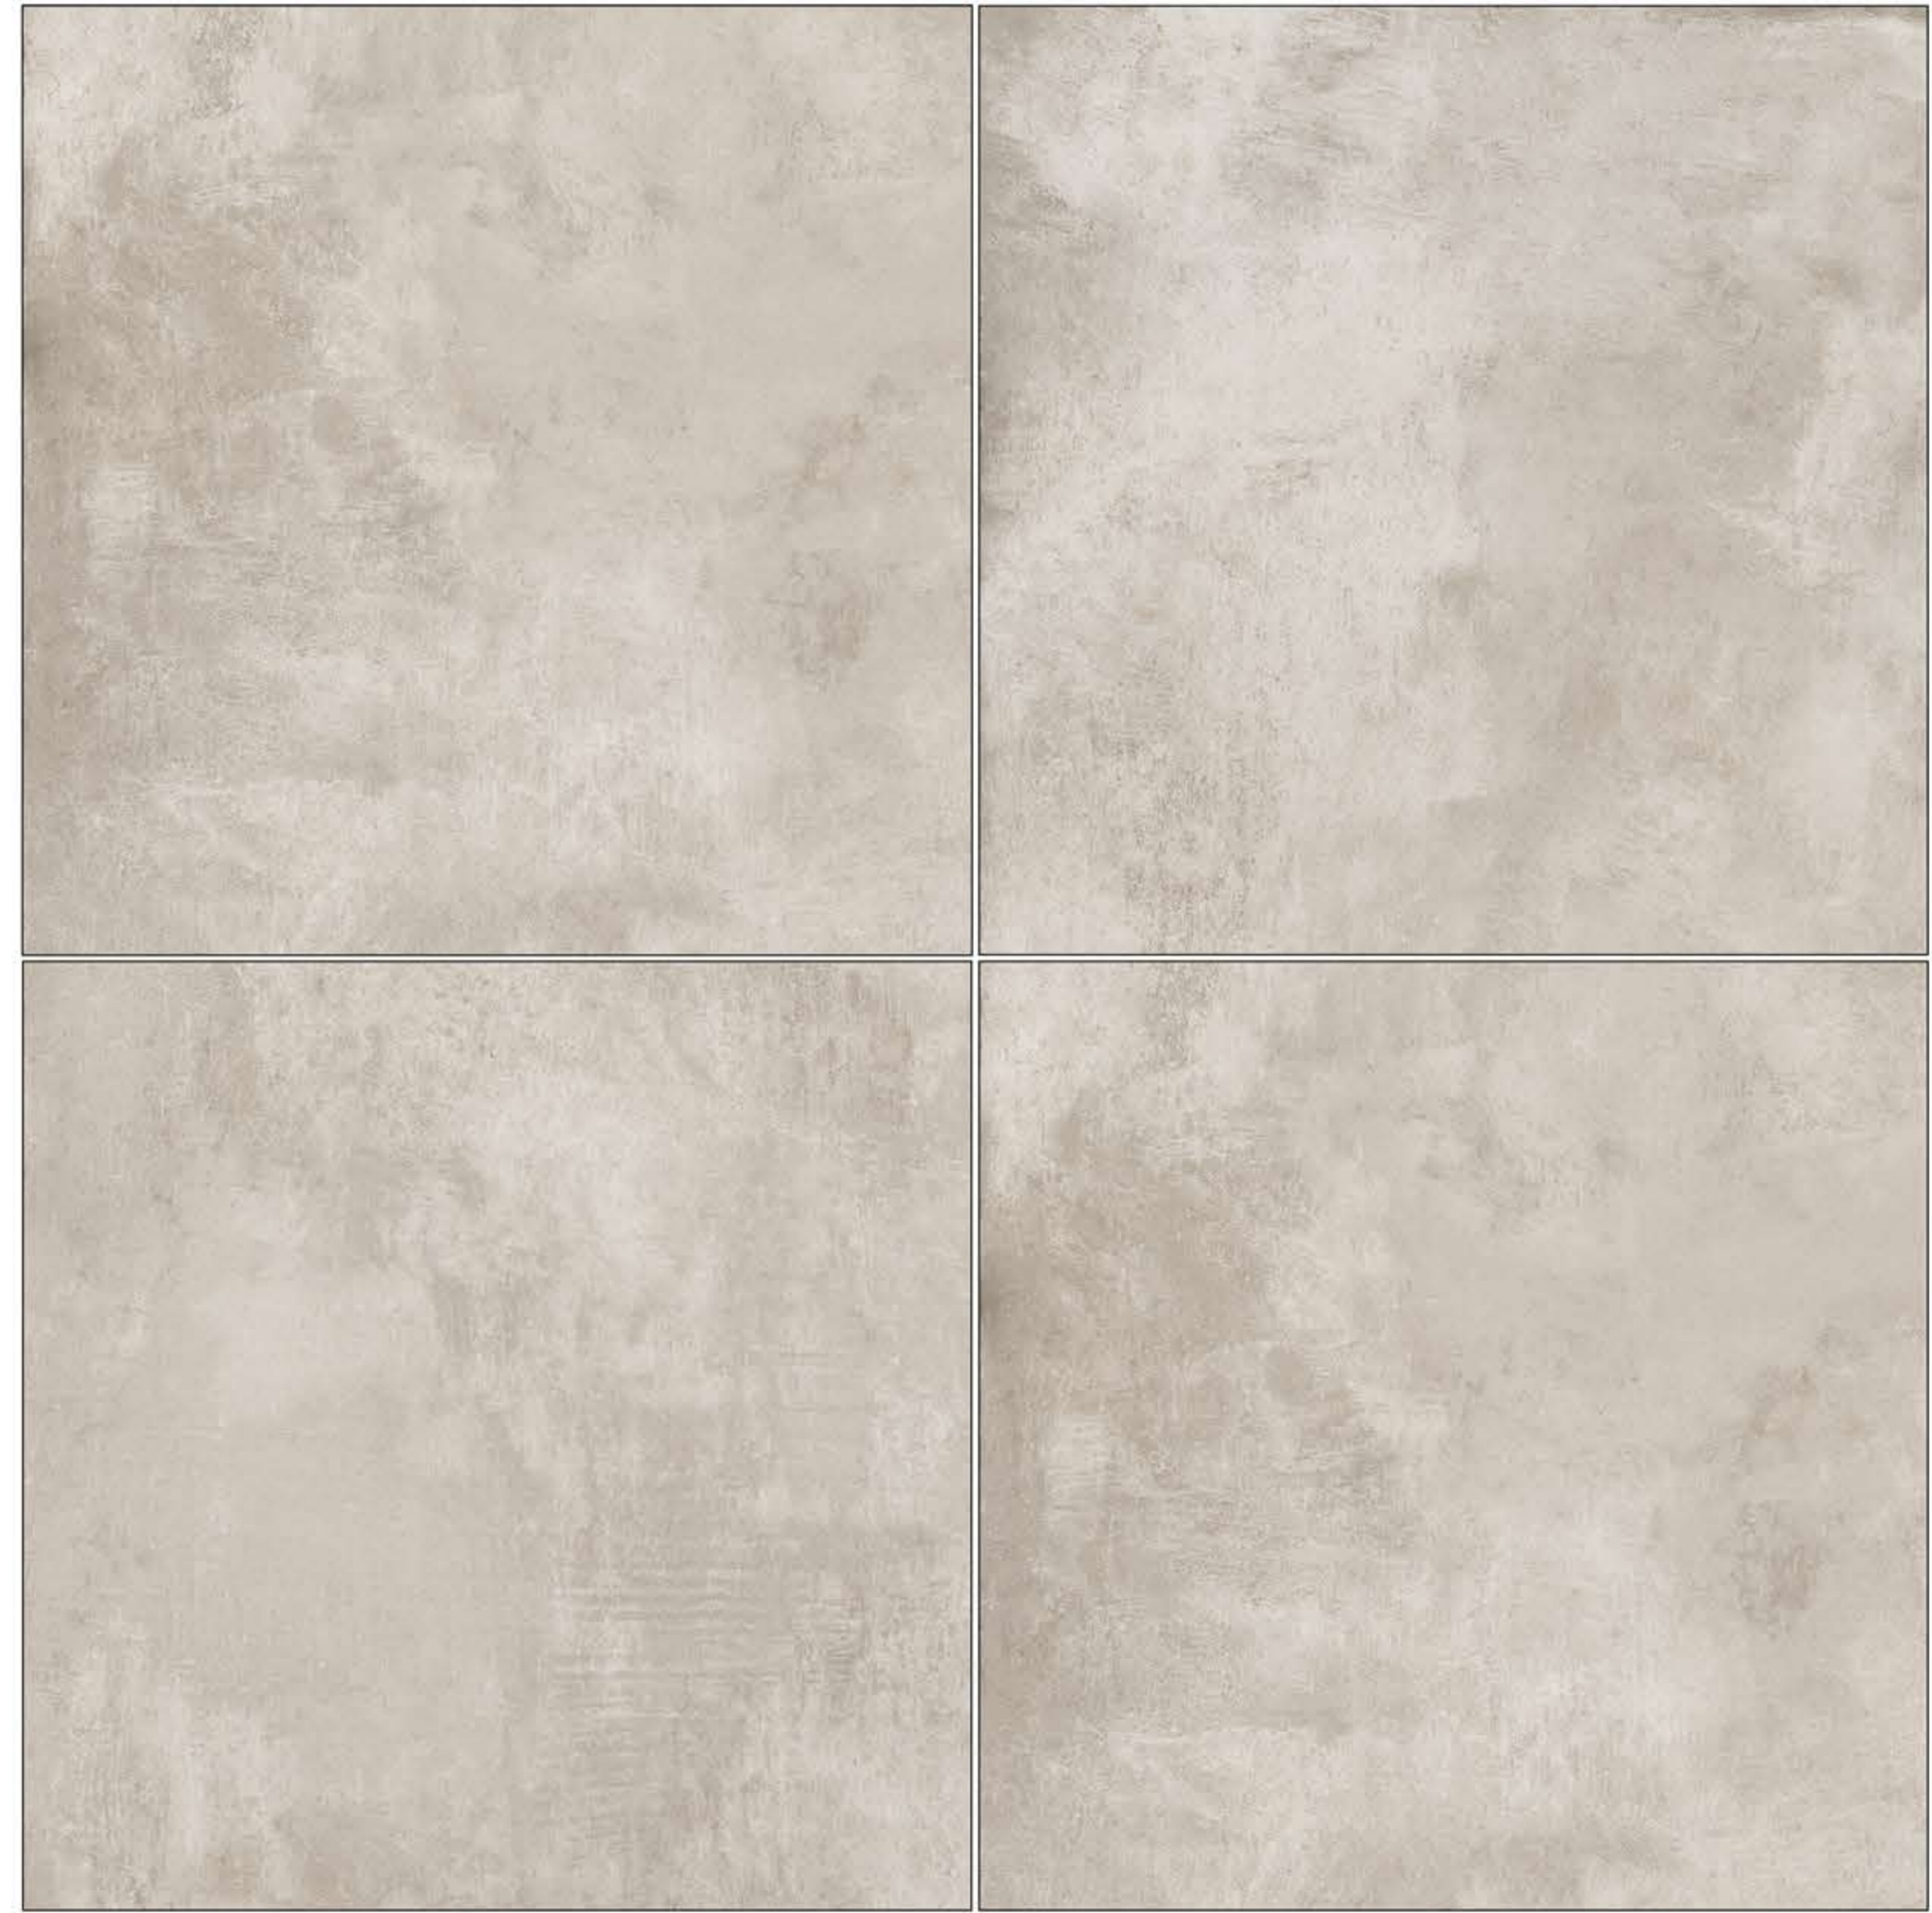

SATIN FINISH

LOFT CREMA

600M  
X600M

SATIN FINISH

LOFT BEIGE

600M  
X600M

SATIN FINISH

LOFT GREY