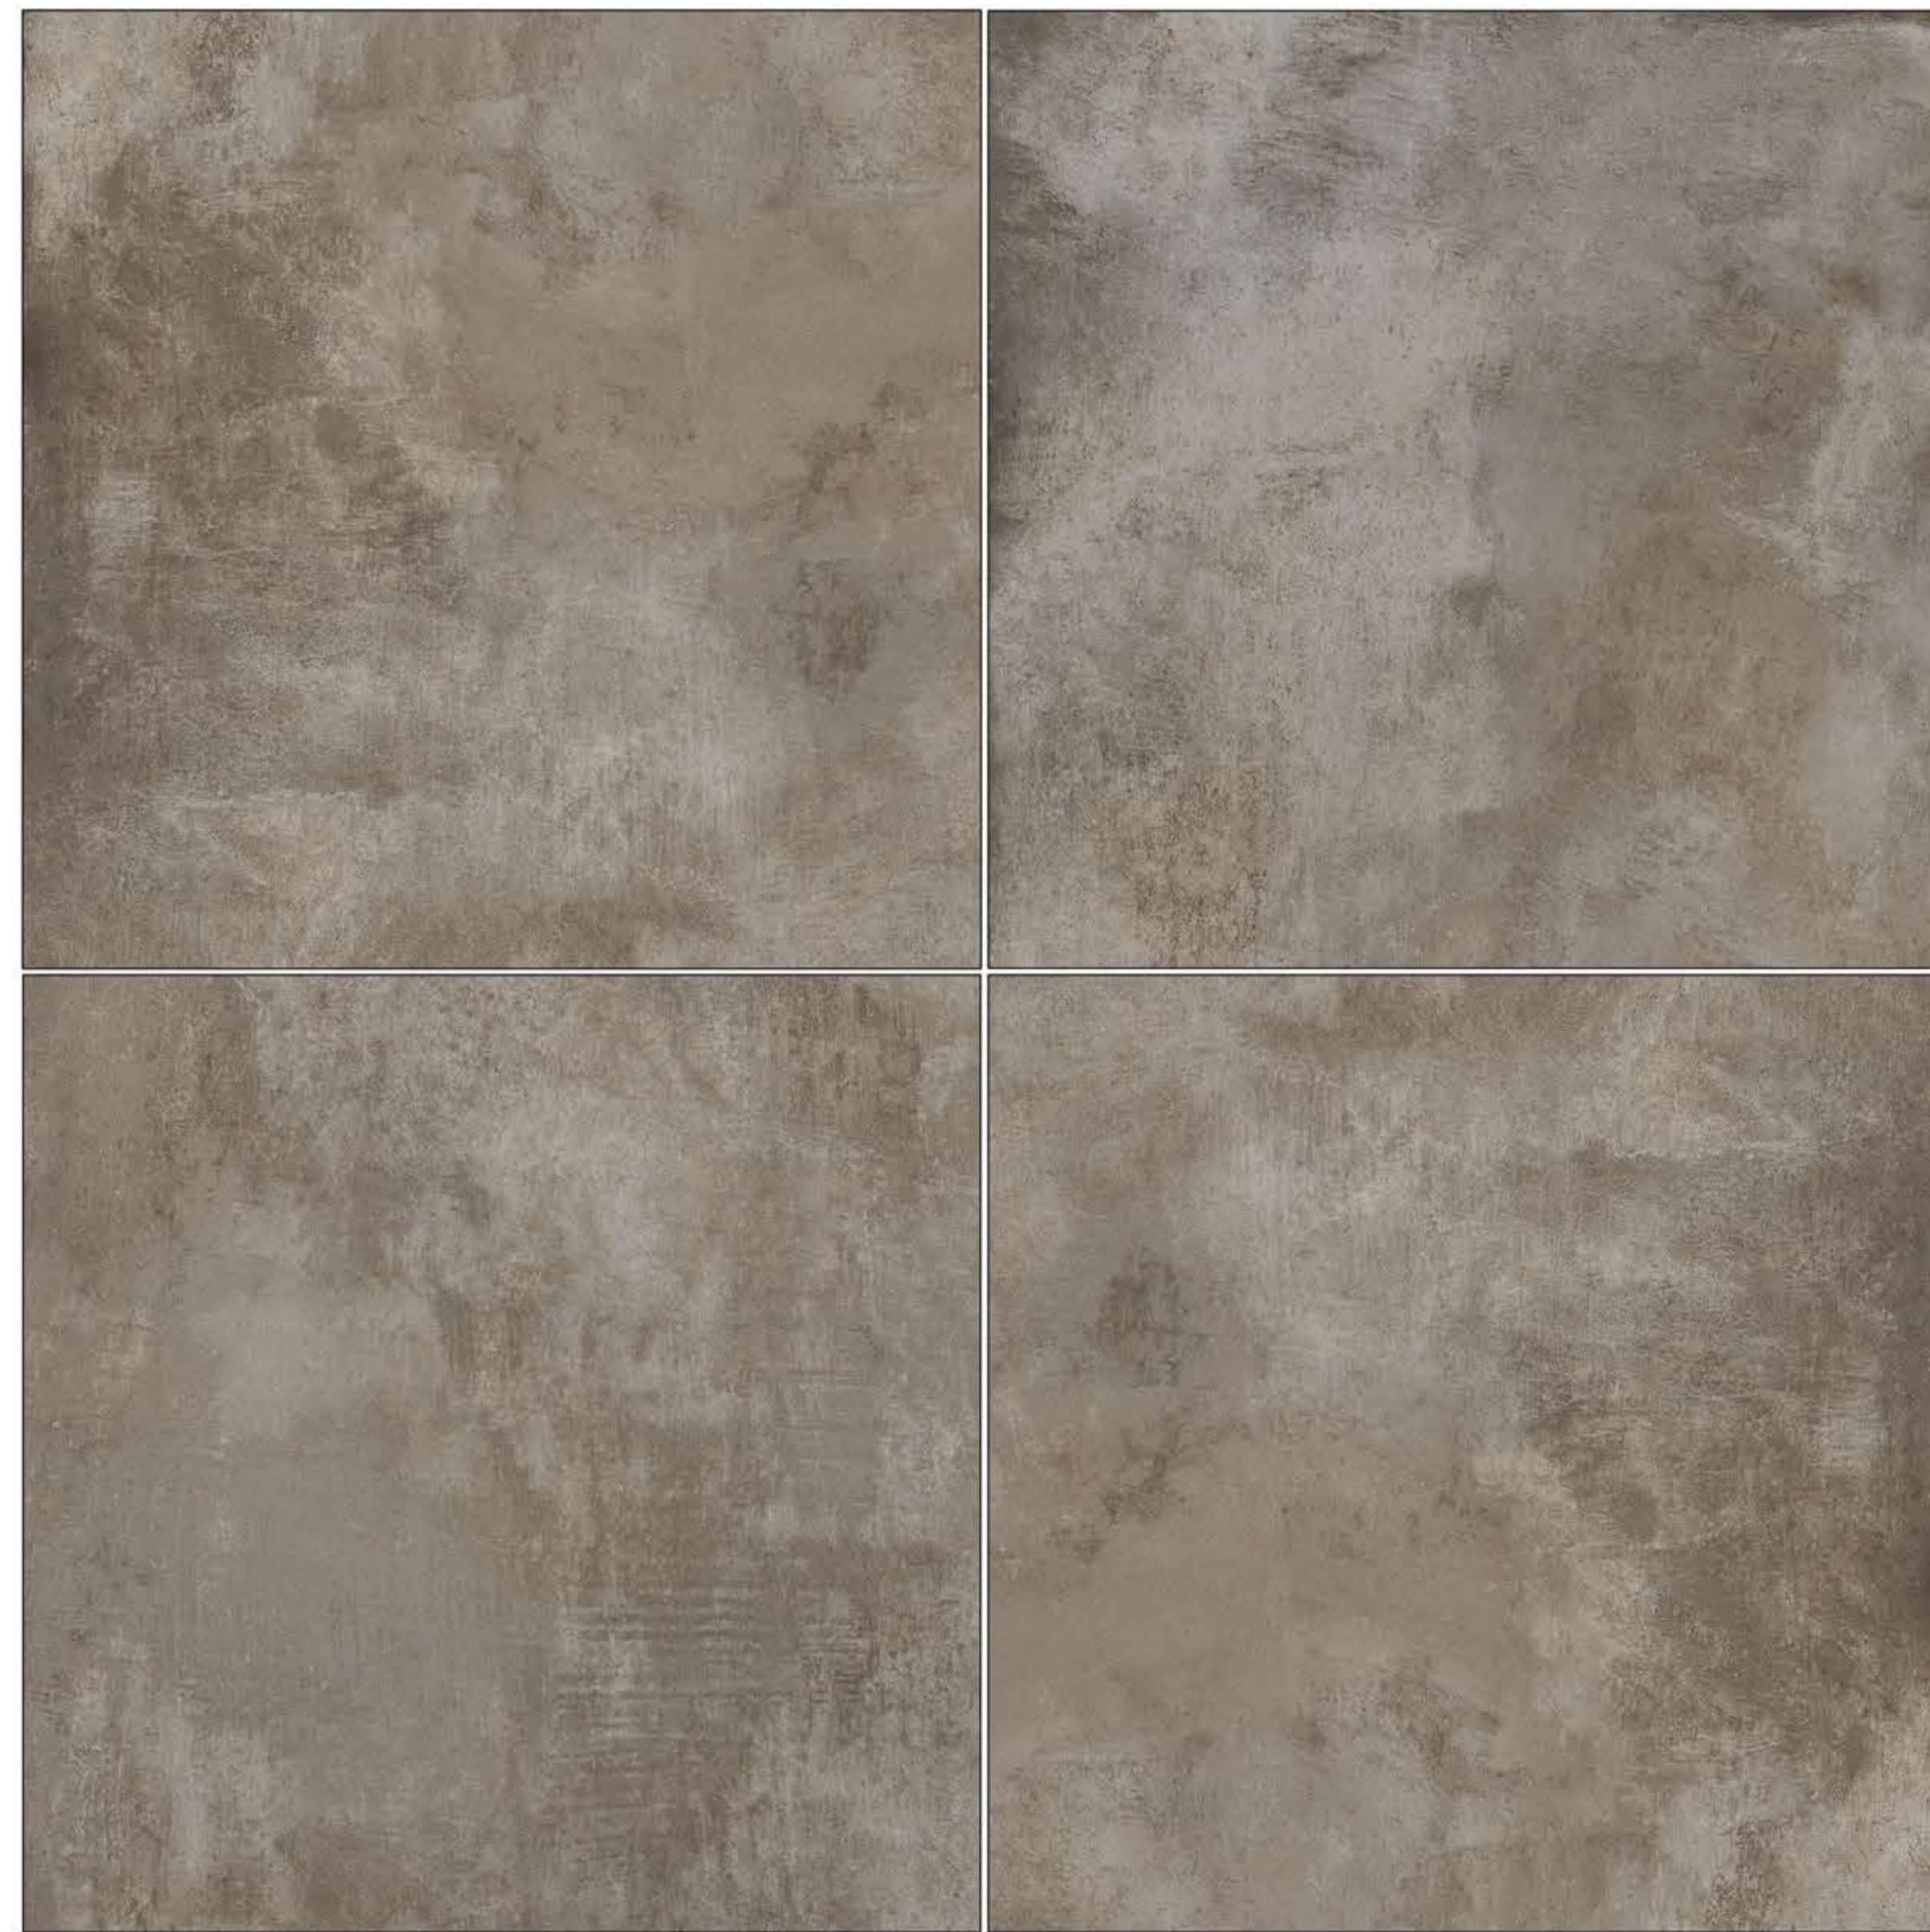

SATIN FINISH

LOFT GRIS

600M
X600M